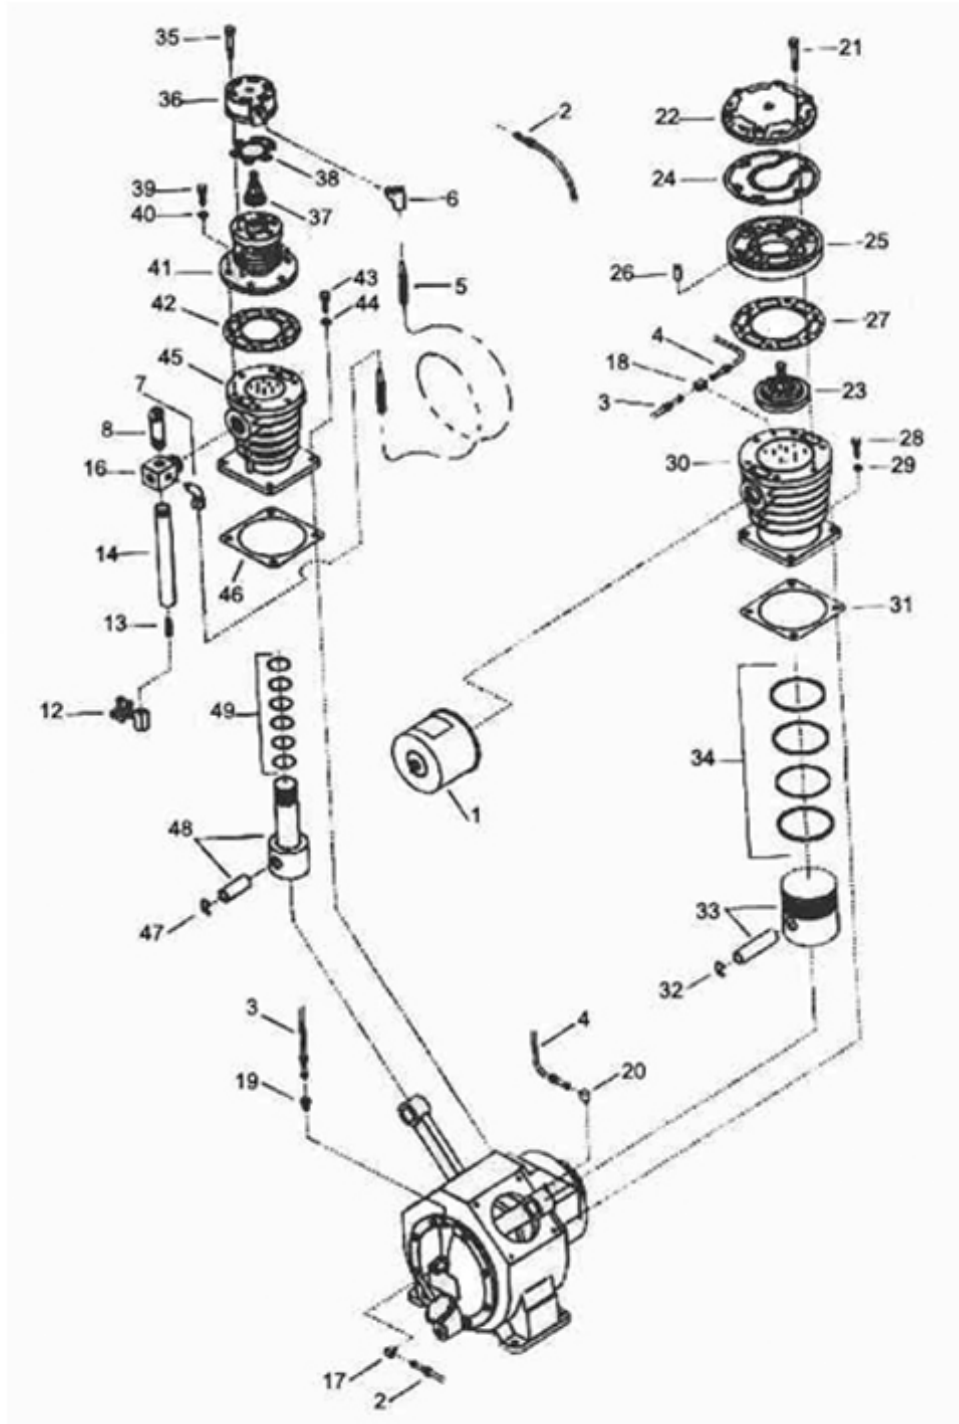

2. Bare Compressor - Model 7T2

All manufacturer's names, numbers, photos, product description and/or part numbers are used for reference purposes only & it is not implied that any part listed is the product of these manufacturers. Since Approvement are made from time to time, the illustration and specifications are subject to change without notice.